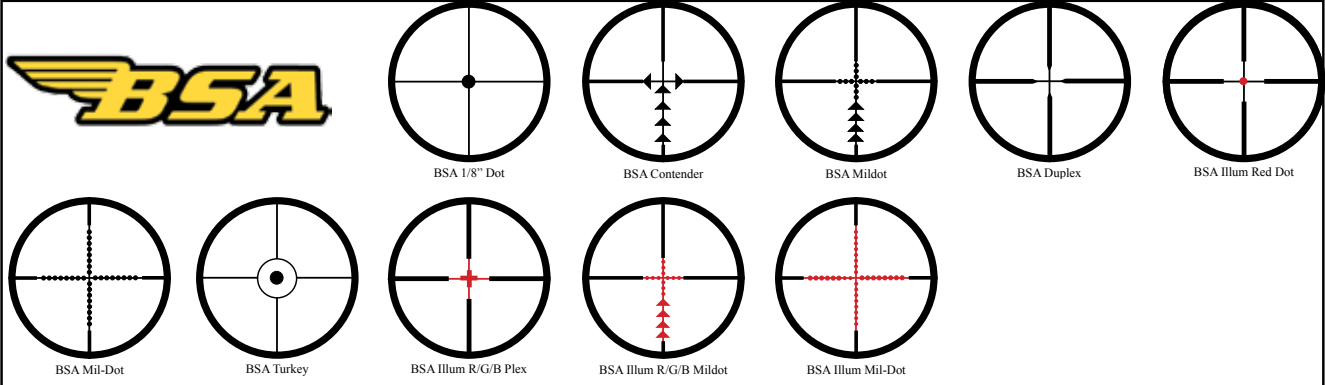

4050 S. Clark, Mexico, MO 65265
 www.grafs.com • 800-531-2666

Reticle Reference Chart

4050 S. Clark, Mexico, MO 65265
 www.grafs.com • 800-531-2666

Reticle Reference Chart

LEUPOLD
 MADE RIGHT, MADE HERE!

Leupold Duplex	Leupold Fine Duplex	Leupold Wide Duplex	Leupold Heavy Duplex	Leupold Turkey Plex	Leupold Target Dot	
Leupold Mil-Dot	Leupold XT Duplex	Leupold German #4	Leupold German #1	Leupold TMR	Leupold Special Purpose	Leupold Boone & Crockett