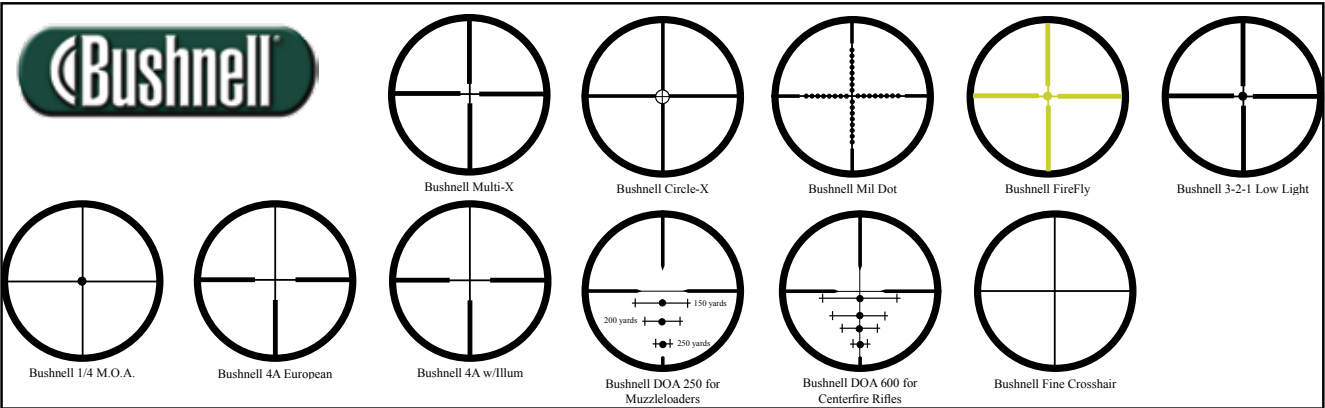

4050 S. Clark, Mexico, MO 65265
 www.grafs.com • 800-531-2666

Reticle Reference Chart

4050 S. Clark, Mexico, MO 65265
 www.grafs.com • 800-531-2666

Reticle Reference Chart

LEUPOLD
 MADE RIGHT, MADE HERE!

Leupold Duplex	Leupold Fine Duplex	Leupold Wide Duplex	Leupold Heavy Duplex	Leupold Turkey Plex	Leupold Target Dot	
Leupold Mil-Dot	Leupold XT Duplex	Leupold German #4	Leupold German #1	Leupold TMR	Leupold Special Purpose	Leupold Boone & Crockett