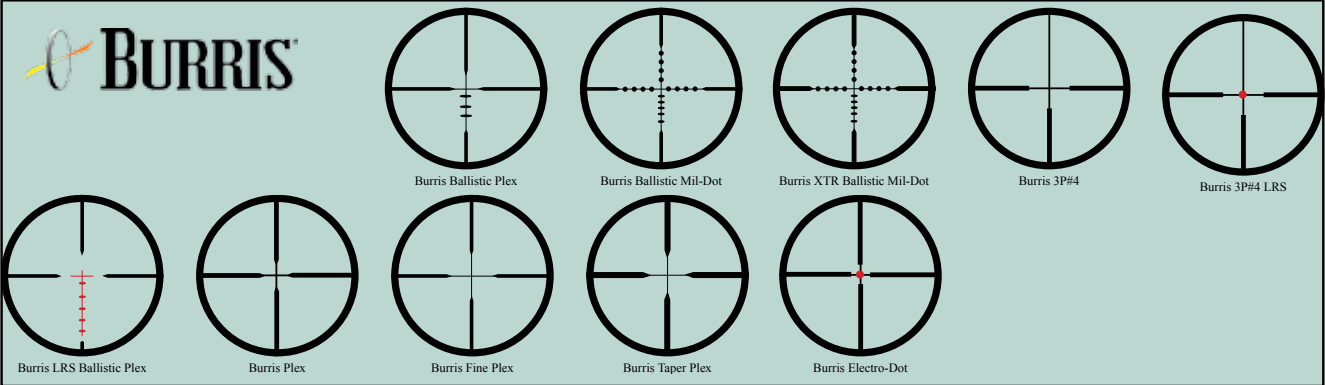

4050 S. Clark, Mexico, MO 65265
 www.grafs.com • 800-531-2666

Reticle Reference Chart

4050 S. Clark, Mexico, MO 65265
 www.grafs.com • 800-531-2666

Reticle Reference Chart

LEUPOLD
 MADE RIGHT, MADE HERE!

Leupold Duplex	Leupold Fine Duplex	Leupold Wide Duplex	Leupold Heavy Duplex	Leupold Turkey Plex	Leupold Target Dot	
Leupold Mil-Dot	Leupold XT Duplex	Leupold German #4	Leupold German #1	Leupold TMR	Leupold Special Purpose	Leupold Boone & Crockett